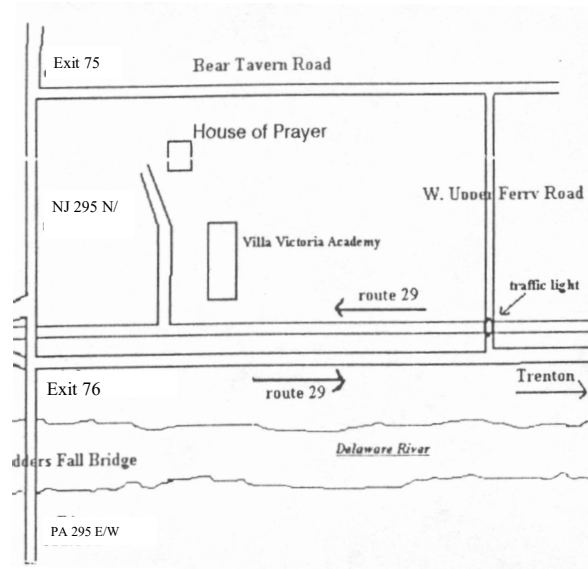

The grounds of Morning Star are spacious. Its many walking paths around the property and along the river provide spaces for quiet reflection. There is also a labyrinth for prayer and meditation.

DIRECTIONS TO MORNING STAR HOUSE OF PRAYER

FROM NORTH OF TRENTON

1. Take Route 1 south [to I-295 North to Pennsylvania. Take Exit 75... West Trenton-Harbourton. (Take a right off the exit. Go to the second light (West Upper Ferry Rd.) Take a right and go to the end. At light bear right onto RT.29N. Entrance to Villa Victoria Academy is approx. 1/4 mi. Enter Academy grounds and bear left onto road to House of Prayer.]
2. Take 202 South to 31 South. Get on I-295N to Pennsylvania and follow directions from [ ] above.
3. Take N.J. Turnpike to Exit 7a. Follow signs for Trenton, 195W. After exit 1 follow signs for RT. 29 N. (A left exit off of 29/129) The entrance to Villa Victoria Academy is approx. 6.9 mi from the entrance to Rt. 29N.

FROM PENNSYLVANIA

Take I-295 East to Exit 75 and follow directions in No. 1 from ( ). Enter Academy grounds and bear left onto road to House of Prayer

FROM SOUTH OF TRENTON

RT. 29 N. (A left exit off of 29/129) The entrance to Villa Victoria Academy is approx. 6.9 mi from the entrance to Rt. 29N. Enter Academy grounds and bear left onto road to House of Prayer

50